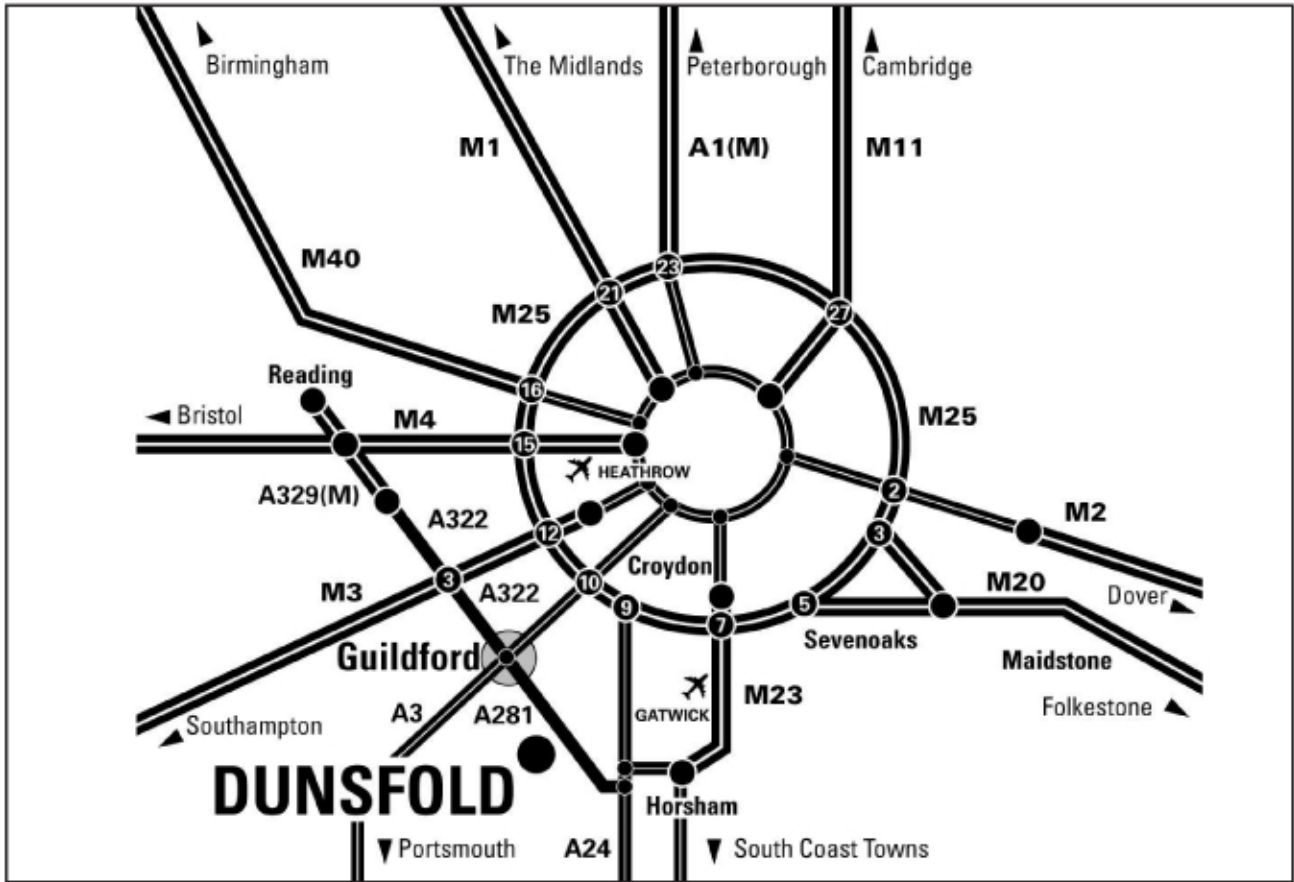

# Directions

# Dunsfold Park Aerodrome

Dunsfold Park, Off Stovolds Hill, Cranleigh, Surrey, GU6 8TB