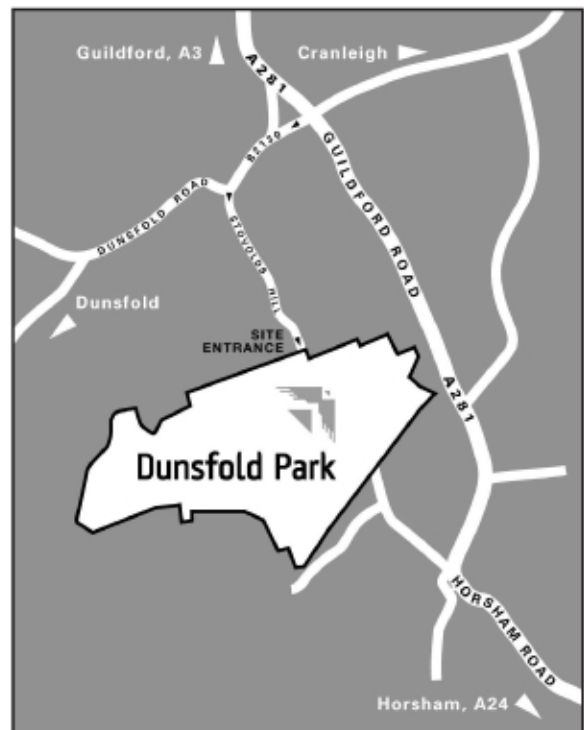

# Directions

# Dunsfold Park Aerodrome

Dunsfold Park, Off Stovolds Hill, Cranleigh, Surrey, GU6 8TB