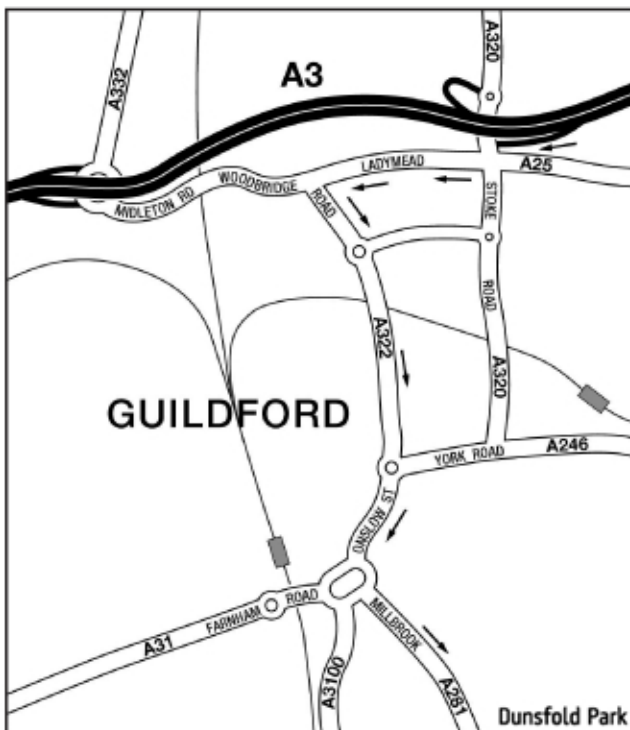

# Directions

# Dunsfold Park Aerodrome

Dunsfold Park, Off Stovolds Hill, Cranleigh, Surrey, GU6 8TB